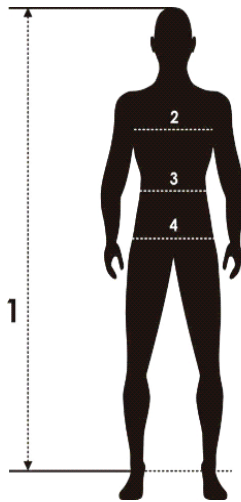

ELITE/ELITE RACE

SIZE CHART

info@spin11.com

MEN

		XS/1	S/2	M/3	L/4	XL/5
1	Height (cm)	150/159	160-169	170-179	180-185	186-190
2	Chest (cm)	88	92	96	100	105
3	Waist (cm)	76	80	84	88	93
4	Hips (cm)	92	96	100	104	109

		2XL/6	3XL/7	4XL/8	5XL/9
1	Height (cm)	191-195			
2	Chest (cm)	110	115	119	123
3	Waist (cm)	98	103	107	111
4	Hips (cm)	114	119	123	127

WOMEN

		XS/1	S/2	M/3	L/4	XL/5	2XL/6
1	Height (cm)	>160	161-170	171-175	176-180		
2	Chest (cm)	80	84	88	92	96	100
3	Waist (cm)	63-66	67-70	71-74	75-80	79-82	83-86
4	Hips (cm)	89-92	93-96	97-100	101-104	105-108	109-112

KIDS

		S	M	L	XL
1	Age	8yrs	10yrs	12yrs	14yrs
2	Height (cm)	128-140	140-152	152-158	158-170

ACCESSORIES

	S	M	L	XL	2XL
SHOECOVERS	37-39	40-42	43-45	46-48	48-50

GLOVES	XS	S	M	L	XL	2XL

SOCKS	S/M	L/XL
	38-42	43-46

*The measurements shown in the table sizes are for general reference.
The fit of the garments depends on your body type and personal preferences