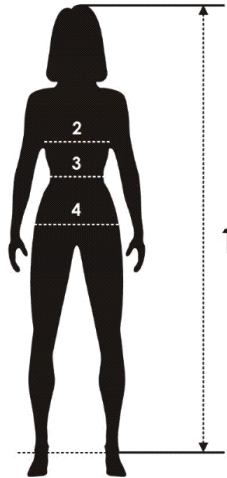

ELITE/ELITE RACE

SIZE CHART

info@spin11.com

MEN

		XS/1	S/2	M/3	L/4	XL/5
1	Height (cm)	150/159	160-169	170-179	180-185	186-190
2	Chest (cm)	88	92	96	100	105
3	Waist (cm)	76	80	84	88	93
4	Hips (cm)	92	96	100	104	109

		2XL/6	3XL/7	4XL/8	5XL/9
1	Height (cm)	191-195			
2	Chest (cm)	110	115	119	123
3	Waist (cm)	98	103	107	111
4	Hips (cm)	114	119	123	127

WOMEN

		XS/1	S/2	M/3	L/4	XL/5	2XL/6
1	Height (cm)	>160	161-170	171-175	176-180		
2	Chest (cm)	80	84	88	92	96	100
3	Waist (cm)	63-66	67-70	71-74	75-80	79-82	83-86
4	Hips (cm)	89-92	93-96	97-100	101-104	105-108	109-112

KIDS

		S	M	L	XL
1	Age	8yrs	10yrs	12yrs	14yrs
2	Height (cm)	128-140	140-152	152-158	158-170

ACCESSORIES

	S	M	L	XL	2XL
SHOECOVERS	37-39	40-42	43-45	46-48	48-50

GLOVES	XS	S	M	L	XL	2XL

SOCKS	S/M	L/XL
	38-42	43-46

*The measurements shown in the table sizes are for general reference.
The fit of the garments depends on your body type and personal preferences